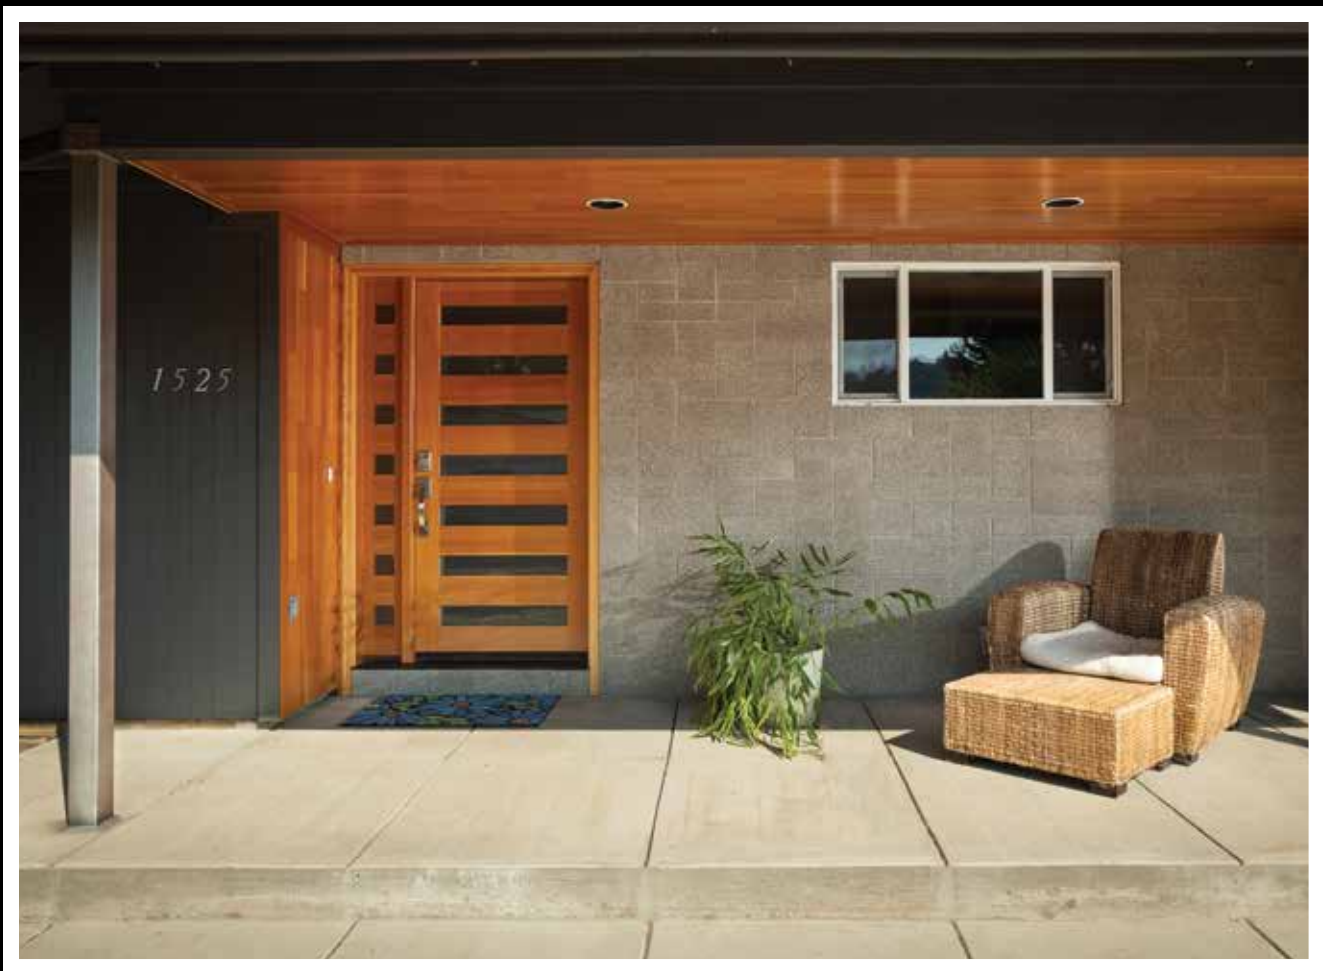

If you're looking for something fast T.M. Cobb has good news,
we have in stock

Four of our most popular doors ready to ship.
Each door is a one-of-a-kind that will add the beauty and
warmth
that only wood can.

Other sizes and wood species are available. Call your
T.M. Cobb dealer for more information or go to
tmcobb.com to find a dealer near you.